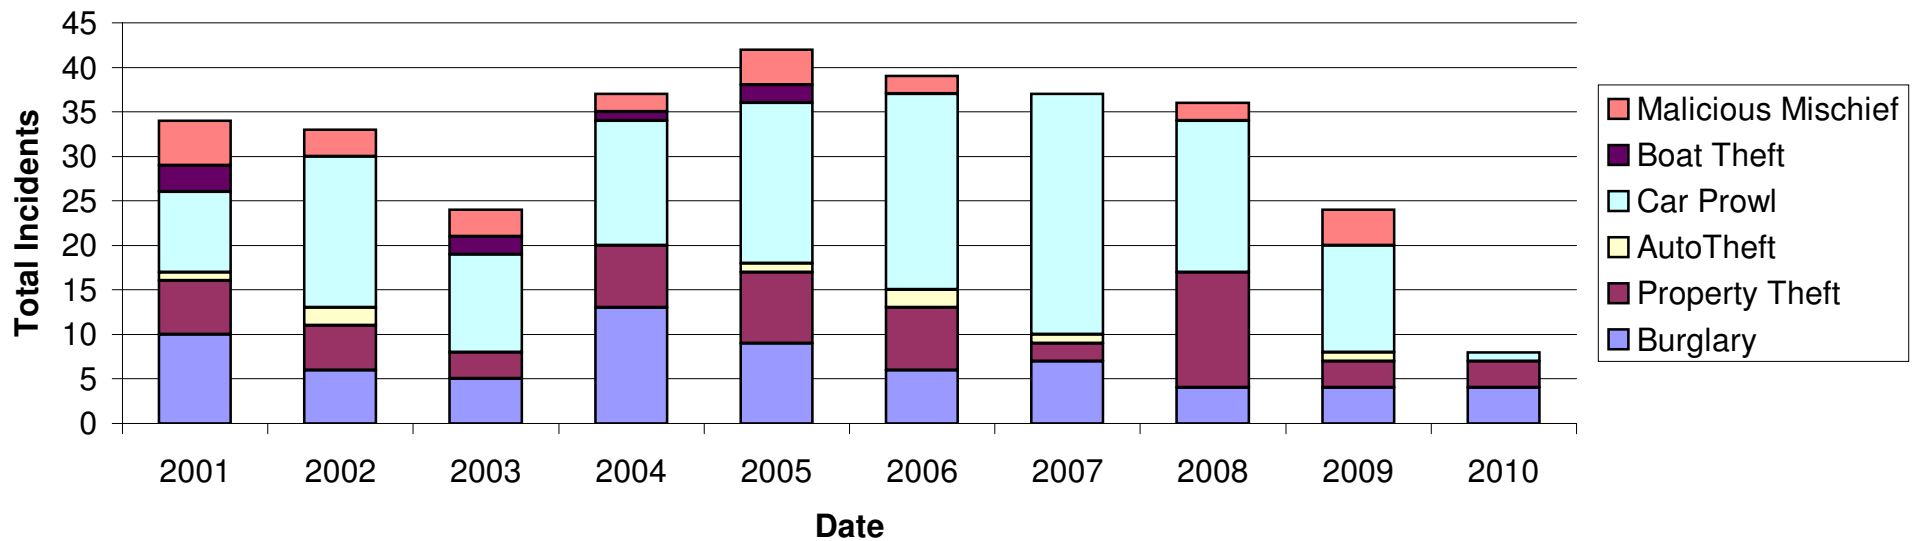

Lake Samish Number of Criminal Incidents 2001 - 2010

<u>Incident</u>		<u>2001</u>	<u>2002</u>	<u>2003</u>	<u>2004</u>	<u>2005</u>	<u>2006</u>	<u>2007</u>	<u>2008</u>	<u>2009</u>	<u>2010</u>
Burglary	(entry into a house)	10	6	5	13	9	6	7	4	4	4
Property Theft	(cell phone, purse, weed-eater, etc.)	6	5	3	7	8	7	2	13	3	3
AutoTheft		1	2	0	0	1	2	1	0	1	0
Car Prowl	(making entry into auto)	9	17	11	14	18	22	27	17	12	1
Boat Theft		3	0	2	1	2	0	0	0	0	0
Malicious Mischief	(vandalism, broken window, graffiti, etc.)	5	3	3	2	4	2	0	2	4	0
Total Incident's		34	33	24	37	42	39	37	36	24	8

* Incident's entered only as one offense - most serious is listed

Jan-June

Lake Samish Crime Graph

Lake Samish
Number of Criminal Incidents
2001 - 2010